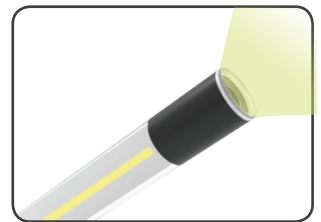

LINE LIGHT R

Rechargeable inspection hand lamp with top spot light

LINE LIGHT R is an extremely powerful inspection light and flashlight in one. LINE LIGHT R is sturdy and endures even strong strokes and shocks from daily use in the rough workshop environment.

The slim design with a diameter of only Ø25mm makes it possible to illuminate even hard to reach compact areas.

By means of a built-in prism, LINE LIGHT R concentrates the light in a 75° beam angle providing an extremely bright and powerful illumination of the specific working area. Avoid blinding during work and adjust the beam angle to provide optimal work light at the specific work area.

LINE LIGHT R is made in Denmark

New, improved version from February 2017:

- Improved light output increased by more than 170%
- Powerful inspection light and flashlight in one
- Rechargeable with up to 4h operation time
- Sturdy and waterproof IP65
- Choose between 2 light settings (50% or 100%) for maximized operating time
- New magnetic, electronic switch
- Ultra-slim design (Ø25mm) allows inspection in even the most inaccessible places
- Flexible positioning with adjustable hook with magnet
- Flexible gooseneck fixtures available as optional accessories

TECHNICAL SPECIFICATIONS

16 SMD LEDs / 1 X CREE XP-G2 in top
 400/150 lumen
 900/1500 lux@0.5m
 75°/50° beam angle
 1.5h/4h operating time
 6h charging time
 1m cord
 3.7V/2600 mAh Li-ion
 Ø25x357mm
 IK07
 IP65