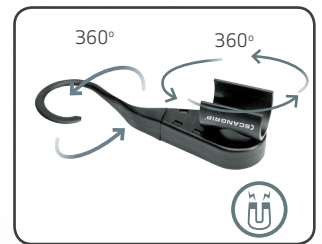

LINE LIGHT R

Rechargeable inspection hand lamp with top spot light

LINE LIGHT R is an extremely powerful inspection light and flashlight in one. LINE LIGHT R is sturdy and endures even strong strokes and shocks from daily use in the rough workshop environment.

The slim design with a diameter of only Ø25mm makes it possible to illuminate even hard to reach compact areas.

By means of a built-in prism, LINE LIGHT R concentrates the light in a 75° beam angle providing an extremely bright and powerful illumination of the specific working area. Avoid blinding during work and adjust the beam angle to provide optimal work light at the specific work area.

LINE LIGHT R is made in Denmark

New, improved version from February 2017:

- Improved light output increased by more than 170%
- Powerful inspection light and flashlight in one
- Rechargeable with up to 4h operation time
- Sturdy and waterproof IP65
- Choose between 2 light settings (50% or 100%) for maximized operating time
- New magnetic, electronic switch
- Ultra-slim design (Ø25mm) allows inspection in even the most inaccessible places
- Flexible positioning with adjustable hook with magnet
- Flexible gooseneck fixtures available as optional accessories

TECHNICAL SPECIFICATIONS

16 SMD LEDs / 1 X CREE XP-G2 in top
 400/150 lumen
 900/1500 lux@0.5m
 75°/50° beam angle
 1.5h/4h operating time
 6h charging time
 1m cord
 3.7V/2600 mAh Li-ion
 Ø25x357mm
 IK07
 IP65